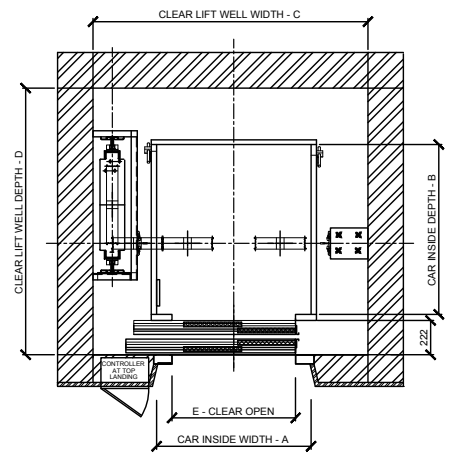

PLAN

Rated Load (Kgs) / Passengers	Rated Speed (mps)	Car Size (A x B), mm	Standard Hoistway Size (C x D), mm	"Door Size (Ex-Height)" mm	Door Opening Type	Overhead	Pit Depth
272 / (4p)	0.2/0.4*	750 x 1000	1400 x 1350	700 x 2000	ATO	4200	500

* 0.4 mps available in select states