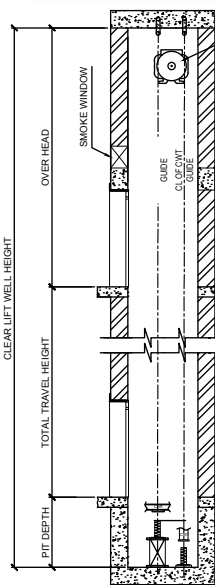

Application Range (MRL)	
Passenger Capacity	4
Loads [Kgs]	272
Travel Height	12 meters
Stops	Upto 4 Stops
Speed	0.2 / 0.4* meter per second
Group Size	Simplex Full Collective
Machine Type	PMSM Gearless
Supply	Single phase input
Drive	Variable Voltage Variable Frequency (Close Loop)
Machine Location	Inside Hoistway

Features		
Car	Type	Half curved side panels
	Finish	Side Panels - Pre-Coated Orange
		Rear Panel - Pre-Coated Ivory with half height stainless steel mirror finish on ascent panel
	False Ceiling	Mild Steel Powder Coated-Ivory
	Flooring	PVC Carpet
Car Operating Panel	Type	Horizontal Full Depth on side panel
	Finish	Stainless Steel Hairline
Landing Operating Panel	Type	Vertical Wall Mounted in landing frame
	Finish	Stainless Steel Hairline
Indicator		7 Segment Display
Car & Landing Doors	Standard	Pre-Coated Ivory
	Option	Stainless Steel Hairline
		Glass with stainless steel hairline frame

ELEVATION